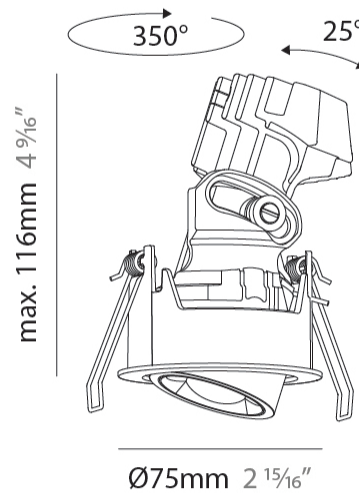

GENERAL

Series: Oiko Pro
 Subseries: Oiko Pro Adjustable
 Brand: Prolicht
 Division: Architectural
 Mounting Type: Recessed
 Mounting Location: Ceiling
 Subcategory: Downlight

PHYSICAL

Shape: Round
 Diameter (mm): 75
 Diameter (in): 2 ¹⁵/₁₆
 Height (mm): 112
 Height (in): 4 ⁷/₁₆
 Ceiling Thickness (mm): 1 - 25
 Ceiling Thickness (in): 1/16 - 1 3/16
 Min. Recessing Depth (mm): 120
 Min. Recessing Depth (in): 4 ³/₄
 Light Distribution: Direct
 Weight (kg): 0.276
 Fixture Finish: SSR / BKV / CWI / CRY / HAB / UFT / ITA / RUA / FTG / MYG / LOD / PUS / FRO / FUP / KIA / POP / BLS / SPG / MEY / GOH / GUM / CHC / COM / ABZ / JAG / OBR / MOS / ROR
 Fixture Material: Aluminum Die Cast
 Cut-out Measurements: D. 86mm / 3 3/8"

OPTICAL

Reflector°: 14
 Adjustability: Rotational 350° / Tilt 25°

RATINGS AND CERTIFICATIONS

Certified By: Certified for North American Standards
 IP rating: IP20

OIKO PRO ADJUSTABLE RECESSED

A35841-

PROJECT

GENERAL

Series: Oiko Pro
Subseries: Oiko Pro Round
Brand: Prolicht
Division: Architectural
Mounting Type: Recessed
Mounting Location: Ceiling
Subcategory: Downlight

PHYSICAL

Shape: Round
Diameter (mm): 75
Diameter (in): 2 15/16
Height (mm): 65
Height (in): 2 9/16
Ceiling Thickness (mm): 1 - 25
Ceiling Thickness (in): 1/16 - 1 3/16
Min. Recessing Depth (mm): 70
Min. Recessing Depth (in): 2 3/4
Light Distribution: Direct
Diffuser: Lens Pack - Spread Lens / Linear Spread Lens / Honeycomb Louver
Fixture Finish: SSR / BKV / CWI / CRY / HAB / UFT / ITA / RUA / FTG / MYG / LOD / PUS / FRO / FUP / KIA / POP / BLS / SPG / MEY / GOH / GUM / CHC / COM / ABZ / JAG / OBR / MOS / ROR
Fixture Material: Aluminum Die Cast
Cut-out Measurements: 68mm / 2 11/16" Diameter