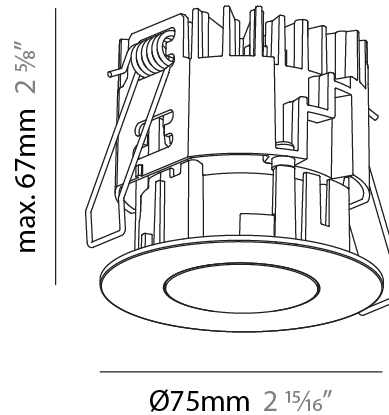

GENERAL

Series: Oiko Pro
Subseries: Oiko Pro Round
Brand: Prolicht
Division: Architectural
Mounting Type: Recessed
Mounting Location: Ceiling
Subcategory: Downlight

PHYSICAL

Shape: Round
Diameter (mm): 75
Diameter (in): 2 ¹⁵/₁₆
Height (mm): 67
Height (in): 2 ⁵/₈
Ceiling Thickness (mm): 1 - 25
Ceiling Thickness (in): 1/16 - 1 3/16
Min. Recessing Depth (mm): 75
Min. Recessing Depth (in): 2 ¹⁵/₁₆
Light Distribution: Direct
Diffuser: Lens Pack - Spread Lens / Linear Spread Lens / Honeycomb Louver
Fixture Finish: SSR / BKV / CWI / CRY / HAB / UFT / ITA / RUA / FTG / MYG / LOD / PUS / FRO / FUP / KIA / POP / BLS / SPG / MEY / GOH / GUM / CHC / COM / ABZ / JAG / OBR / MOS / ROR
Fixture Material: Aluminum Die Cast
Cut-out Measurements: 68mm / 2 11/16" Diameter

ELECTRICAL

Lamp Type: LED (Zhaga Standard)
Input Wattage (W): 16
Total Output Wattage (W): 14.6
Dimming: Tri-Mode (Non-Dimming and Phase Dimming (120Vac only) and 0-10V Dimming)
Driver Included: No
Driver Location: Recessed Housing
Driver Type: Constant Current - Universal
Driver Class: Class 2
Input Voltage (V): 120 - 277
Constant Current (MA): 350

LED

Color Temperature (°K): 2700 / 3000 / 3500 / 4000
Max. Delivered Lumen (lm): 1017 / 1096 / 1160 / 1162
Nominal Lumen (lm): 1393 / 1501 / 1589 / 1592
CRI: >90 CRI
Lamp Life (hrs): 50000

OPTICAL

Reflector°: 16
Adjustability: Fixed

RATINGS AND CERTIFICATIONS

Certified By: Certified for North American Standards
IP rating: IP54