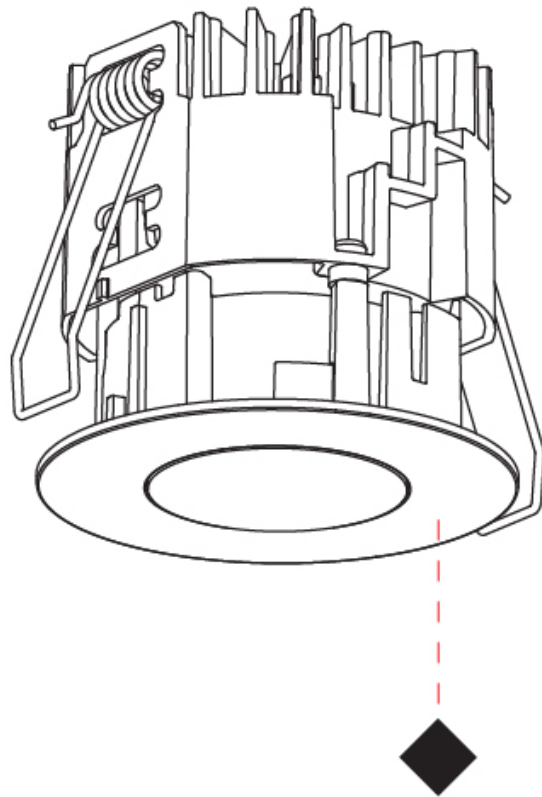

OIKO PRO ROUND RECESSED

A35870-

PROJECT

TYPE

SPECIFIER

QUANTITY

DATE

A