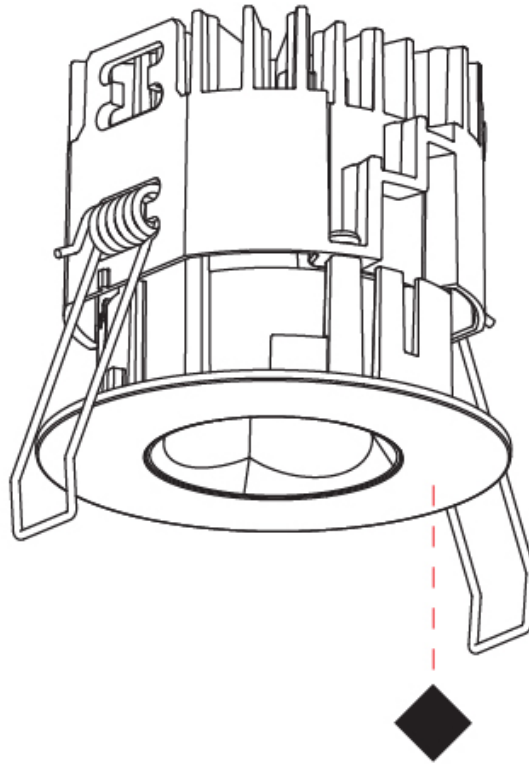

OIKO PRO ROUND RECESSED

A35866-

PROJECT _____

TYPE _____

SPECIFIER _____

QUANTITY _____

DATE _____

A